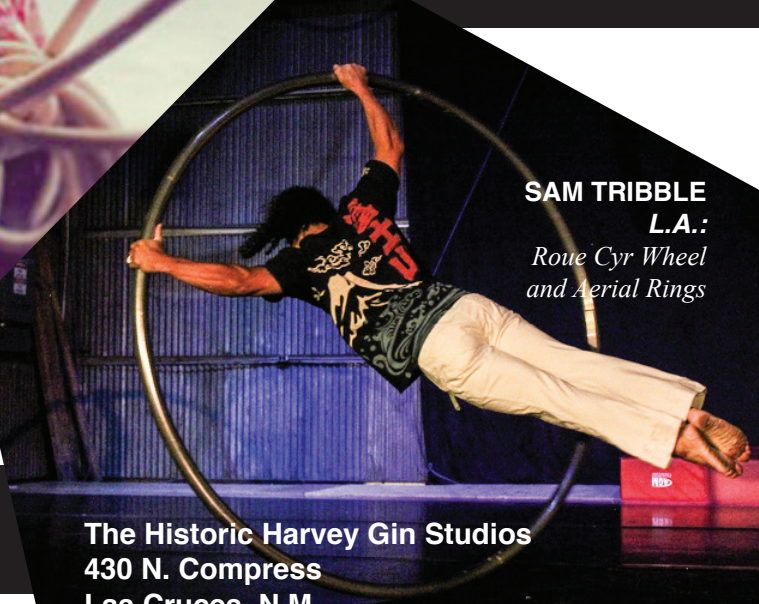

LISA NATOLI
N.Y.C.:
Aerial Fabric, Cabaret

BRANDY LEARY
Toronto Canada:
*Aerial Rope (Chord Lisse),
Choreography*

\$50 a Day
\$100 For The Weekend
Friday Instructors Show At 7pm - \$10
Email pimdance@gmail.com for information.
Go to www.projectinmotion.com for the complete schedule.

SAM TRIBBLE
L.A.:
*Roue Cyr Wheel
and Aerial Rings*

Project In Motion's Third Annual
“ABOVE BORDERS”
AERIAL FESTIVAL

NOVEMBER
7, 8, 9

The Historic Harvey Gin Studios
430 N. Compress
Las Cruces, N.M.

“Above Borders”